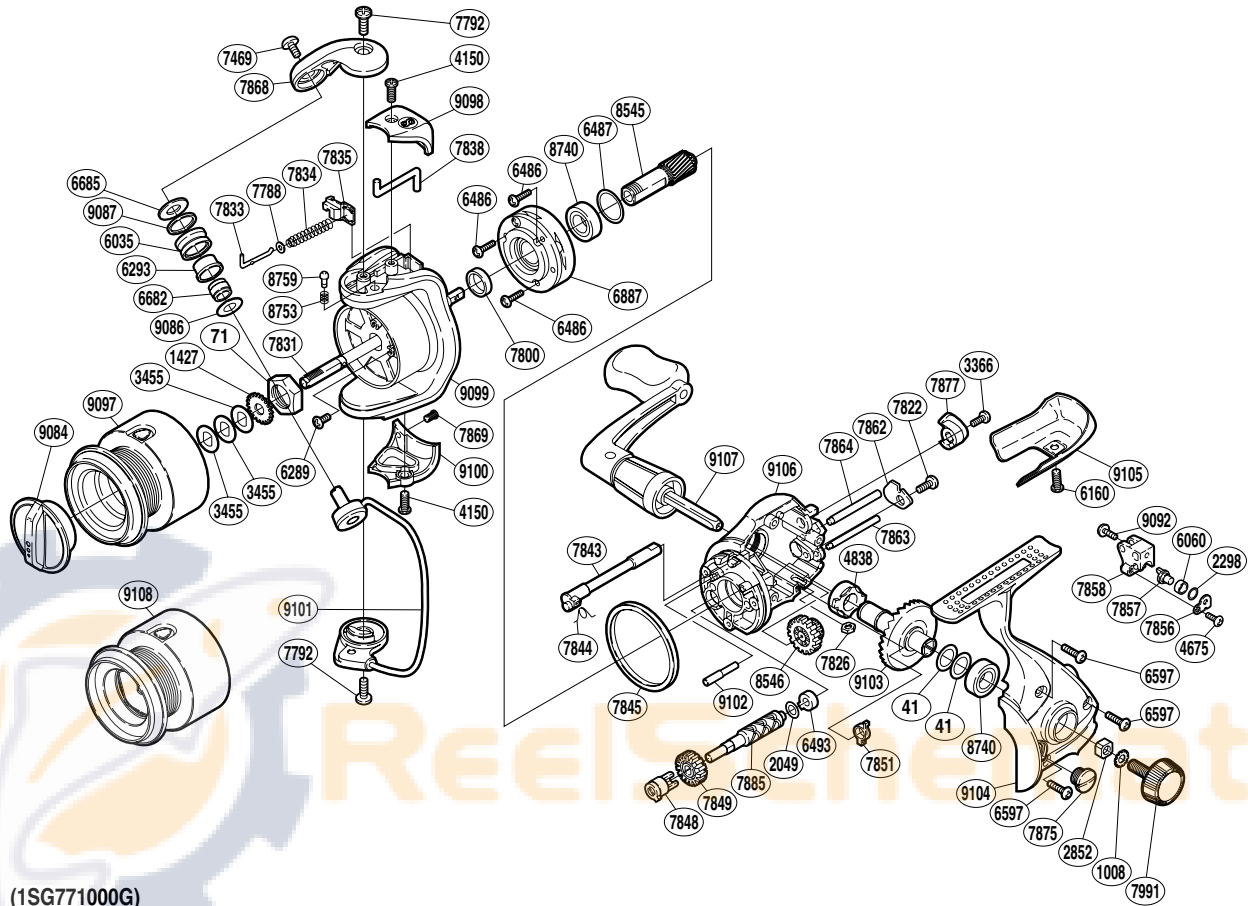

SHIMANO®

SUPER

SUPER-1000GTFA

Part No.	Description	Part No.	Description	Part No.	Description
RD 0041	Drive Gear Washer	RD 7788	Spring Guide (A) Support	RD 7877	Anti-Reverse Lever
RD 0071	Rotor Nut	RD 7792	Multi-Purpose Screw	RD 7885	Worm Shaft
RD 1008	Handle Lock Washer	RD 7800	Rotor Ring	RD 7991	Handle Screw Cap
RD 1427	Spool Support	RD 7822	Worm Shaft Retainer Screw	RD 8545	Pinion Gear
RD 2049	Worm Shaft Spacer	RD 7826	Rear Protector Nut	RD 8546	Idle Gear (B)
RD 2298	Spacer	RD 7831	Main Shaft	RD 8740	Ball Bearing
RD 2852	Handle Screw Lock	RD 7833	Bail Spring Guide (A)	RD 8753	Click Spring
RD 3366	Anti-Reverse Lever Screw	RD 7834	Bail Spring	RD 8759	Click Pin
RD 3455	Spool Washer	RD 7835	Bail Spring Seat	RD 9084	Drag Knob
RD 4150	Protector Screw (A)	RD 7838	Bail Trip Lever	RD 9086	Spacer
RD 4675	Oscillating Pawl Cover Screw	RD 7843	Anti-Reverse Cam	RD 9092	Slider Retainer Screw
RD 4838	Drive Gear Bushing	RD 7844	Anti-Reverse Cam Spring	RD 9097	Spool Assembly
RD 6035	Line Roller	RD 7845	Friction Ring	RD 9098	Bail Spring Cover
RD 6060	Oscillating Slider Bushing	RD 7848	Worm Bushing (front)	RD 9099	Rotor
RD 6160	Rear Protector Screw	RD 7849	Idle Gear	RD 9100	Bail Hold Support Guard
RD 6289	Nut Lock Screw	RD 7851	Bushing	RD 9101	Bail Assembly
RD 6293	Line Roller Bushing	RD 7856	Oscillating Pawl Cover	RD 9102	Idle Gear (B) Shaft
RD 6486	Roller Clutch Screw	RD 7857	Oscillating Pawl	RD 9103	Drive Gear
RD 6487	Adjusting Washer	RD 7858	Oscillating Slider	RD 9104	Side Cover
RD 6493	Worm Bushing (rear)	RD 7862	Worm Shaft Retainer	RD 9105	Rear Protector
RD 6597	Side Cover Screw	RD 7863	Oscillating Guide (A)	RD 9106	Body
RD 6682	Line Roller Collar	RD 7864	Oscillating Guide (B)	RD 9107	Handle Assembly
RD 6685	Line Roller Washer	RD 7868	Bail Arm	RD 9108	Spare Spool Assembly
RD 6887	Roller Clutch Assembly	RD 7869	Protector Screw (B)		
RD 7469	Line Roller Screw	RD 7875	Oil Cap		